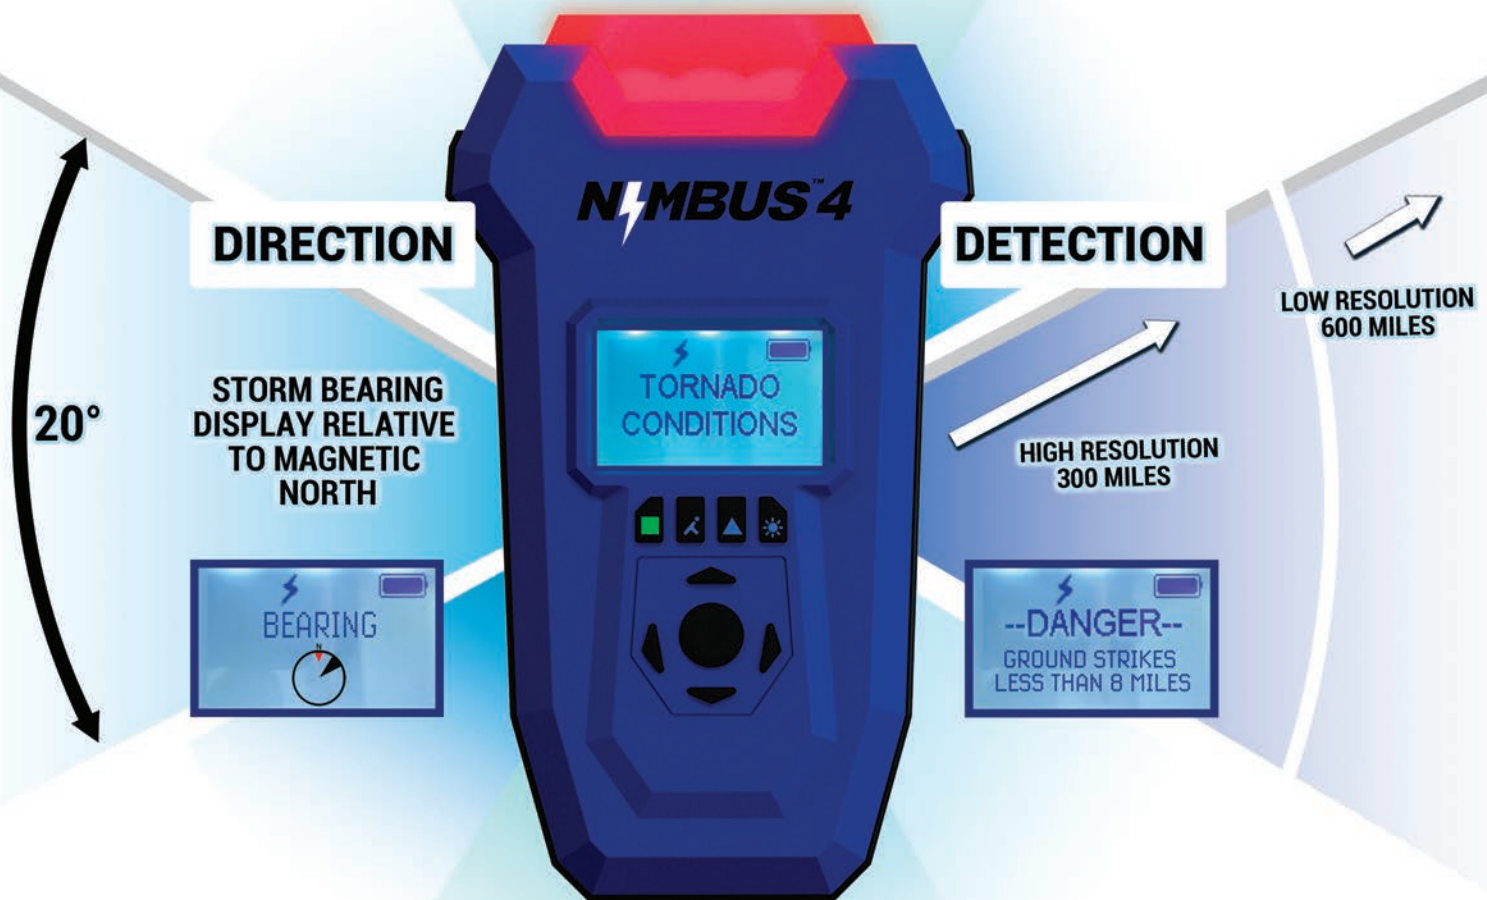

NIMBUSTM 4D

Powered By NIMBUSTM Technology

THE NEW STANDARD FOR ON-SITE REAL-TIME STORM DETECTION

GET YOURS BEFORE THE STORMTM

- MULTI-COLOR WARNING BAR
- 4 LANGUAGE OPTIONS
- USER CUSTOMIZED DISPLAY SCREENS
- RECHARGABLE LITHIUM ION BATTERY
- USB CONNECTION
 - Remote Diagnostics and calibration.
 - Software Upgrades

- ON-BOARD DATA LOGGING FOR 1 YEAR OF DATA
- HIGH RESOLUTION DIRECT TO DIGITAL DATA COLLECTION
- NIMBUSTM PATENT PENDING 4-CHANNEL DETECTION

ENTROPY TECHNOLOGY DESIGN, INC.

10006 Cross Creek Blvd., Suite 415 Tampa, FL 33647